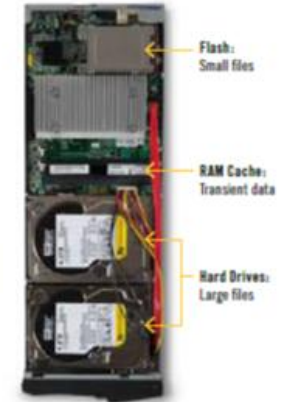

Designed for the real world

- High mixed workload performance accelerates end-user applications, not just benchmarks