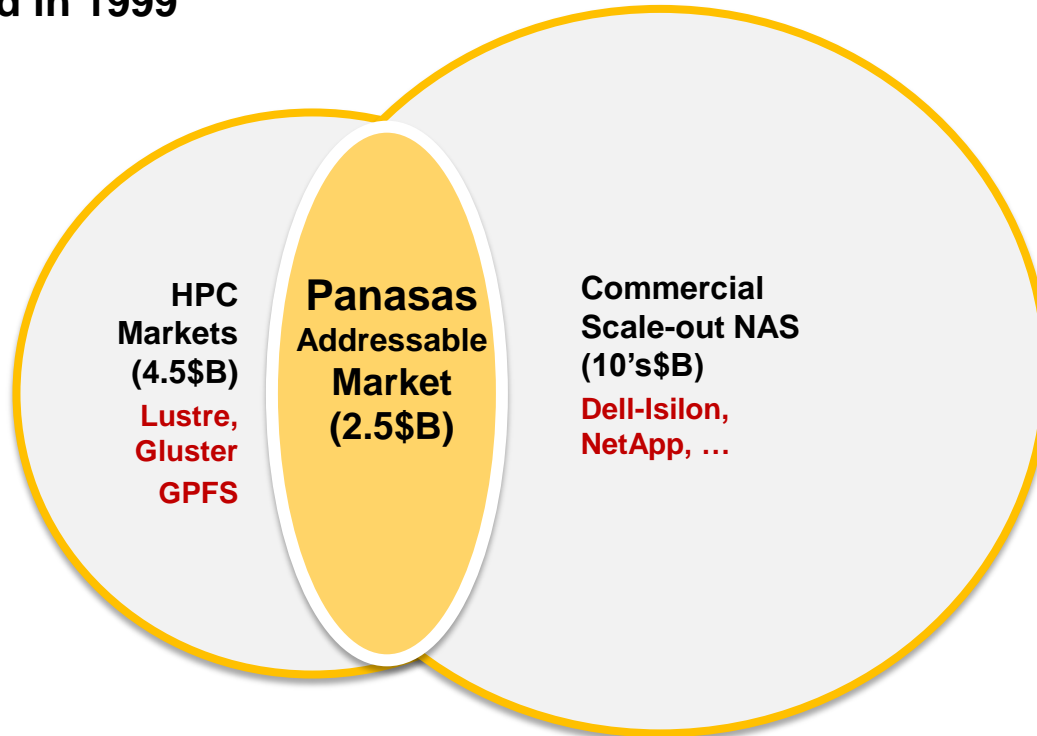

Accelerate Computational Workflows

ACTIVESTOR: HYBRID SCALE-OUT NAS BENEFITS

Elizabeth Jassaud – ejassaud@panasas.com - Southern EMEA

600 blue chip customers worldwide

Founded in 1999

**HIGH PERFORMANCE
STORAGE ALLIED
WITH EASE OF USE
AND MANAGEMENT**

**We invented
RAID 6+ triple
parity protection**

Our scale-out storage appliance is called ACTIVESTOR® and unique patented software called PANFS® & DIRECTFLOW® are 6th generation

- Parallel File System **performance** (PANFS®, DIRECTFLOW®)
- **Easy Management and High Availability** of Enterprise NAS: *Installed in 30mn*
- NAS Appliance **flexibility**: *online volume reconfiguration, multi-protocoles, Snapshots, Quotas*
- **Mixed workloads support**: *Large files, small files, /scratch, /home, /softs, ...*
- **Multiprotocoles**: *DIRECTFLOW® for Linux, Mac (high performance), NFS V3, CIFS*
- **Online scalability and capacity balancing**