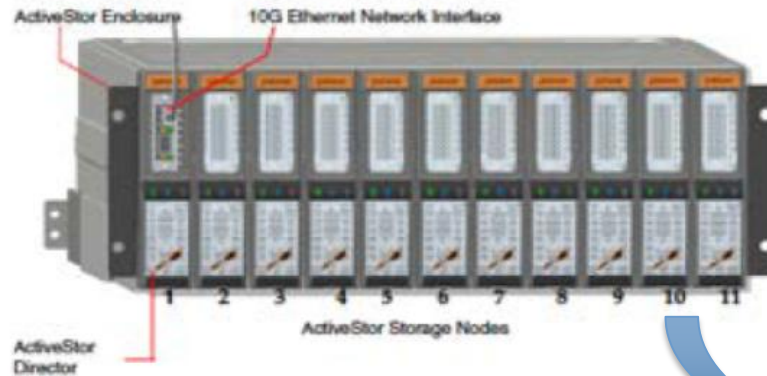

Accelerate Computational Workflows

ACTIVESTOR: HYBRID SCALE-OUT NAS BENEFITS

Elizabeth Jassaud – ejassaud@panasas.com - Southern EMEA

600 blue chip customers worldwide

Founded in 1999

**HIGH PERFORMANCE
STORAGE ALLIED
WITH EASE OF USE
AND MANAGEMENT**

**We invented
RAID 6+ triple
parity protection**

Our scale-out storage appliance is called ACTIVESTOR® and unique patented software called PANFS® & DIRECTFLOW® are 6th generation

- Parallel File System **performance** (PANFS®, DIRECTFLOW®)
- **Easy Management and High Availability** of Enterprise NAS: *Installed in 30mn*
- NAS Appliance **flexibility**: *online volume reconfiguration, multi-protocoles, Snapshots, Quotas*
- **Mixed workloads support**: *Large files, small files, /scratch, /home, /softs, ...*
- **Multiprotocoles**: *DIRECTFLOW® for Linux, Mac (high performance), NFS V3, CIFS*
- **Online scalability and capacity balancing**

HOW DO WE DO THAT?

- 5 FRU hotSwap / Hotplug

Intelligent hybrid architecture

- Automated, multi-tier design
- Cache + flash + hard drives

Efficient use of storage media

- Metadata, small files on flash
- Large files on hard drives