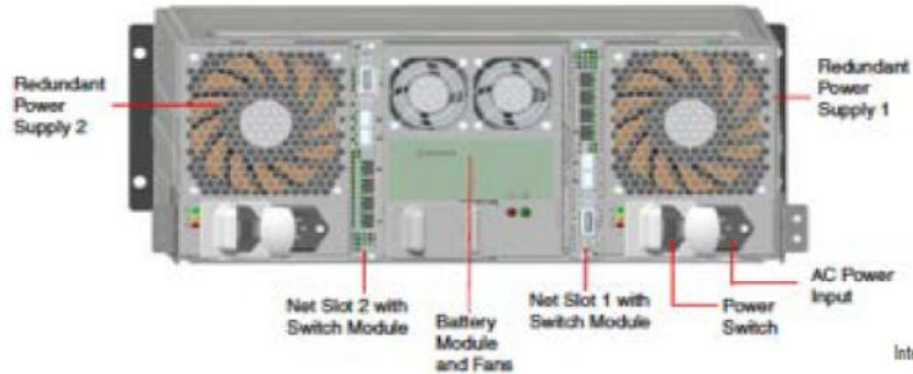

**We invented
RAID 6+ triple
parity protection**

Our scale-out storage appliance is called ACTIVESTOR® and unique patented software called PANFS® & DIRECTFLOW® are 6th generation

- Parallel File System **performance** (PANFS®, DIRECTFLOW®)
- **Easy Management and High Availability** of Enterprise NAS: *Installed in 30mn*
- NAS Appliance **flexibility**: *online volume reconfiguration, multi-protocoles, Snapshots, Quotas*
- **Mixed workloads support**: *Large files, small files, /scratch, /home, /softs, ...*
- **Multiprotocoles**: *DIRECTFLOW® for Linux, Mac (high performance), NFS V3, CIFS*
- **Online scalability and capacity balancing**

HOW DO WE DO THAT?

- 5 FRU hotSwap / Hotplug

Intelligent hybrid architecture

- Automated, multi-tier design
- Cache + flash + hard drives

Efficient use of storage media

- Metadata, small files on flash
- Large files on hard drives